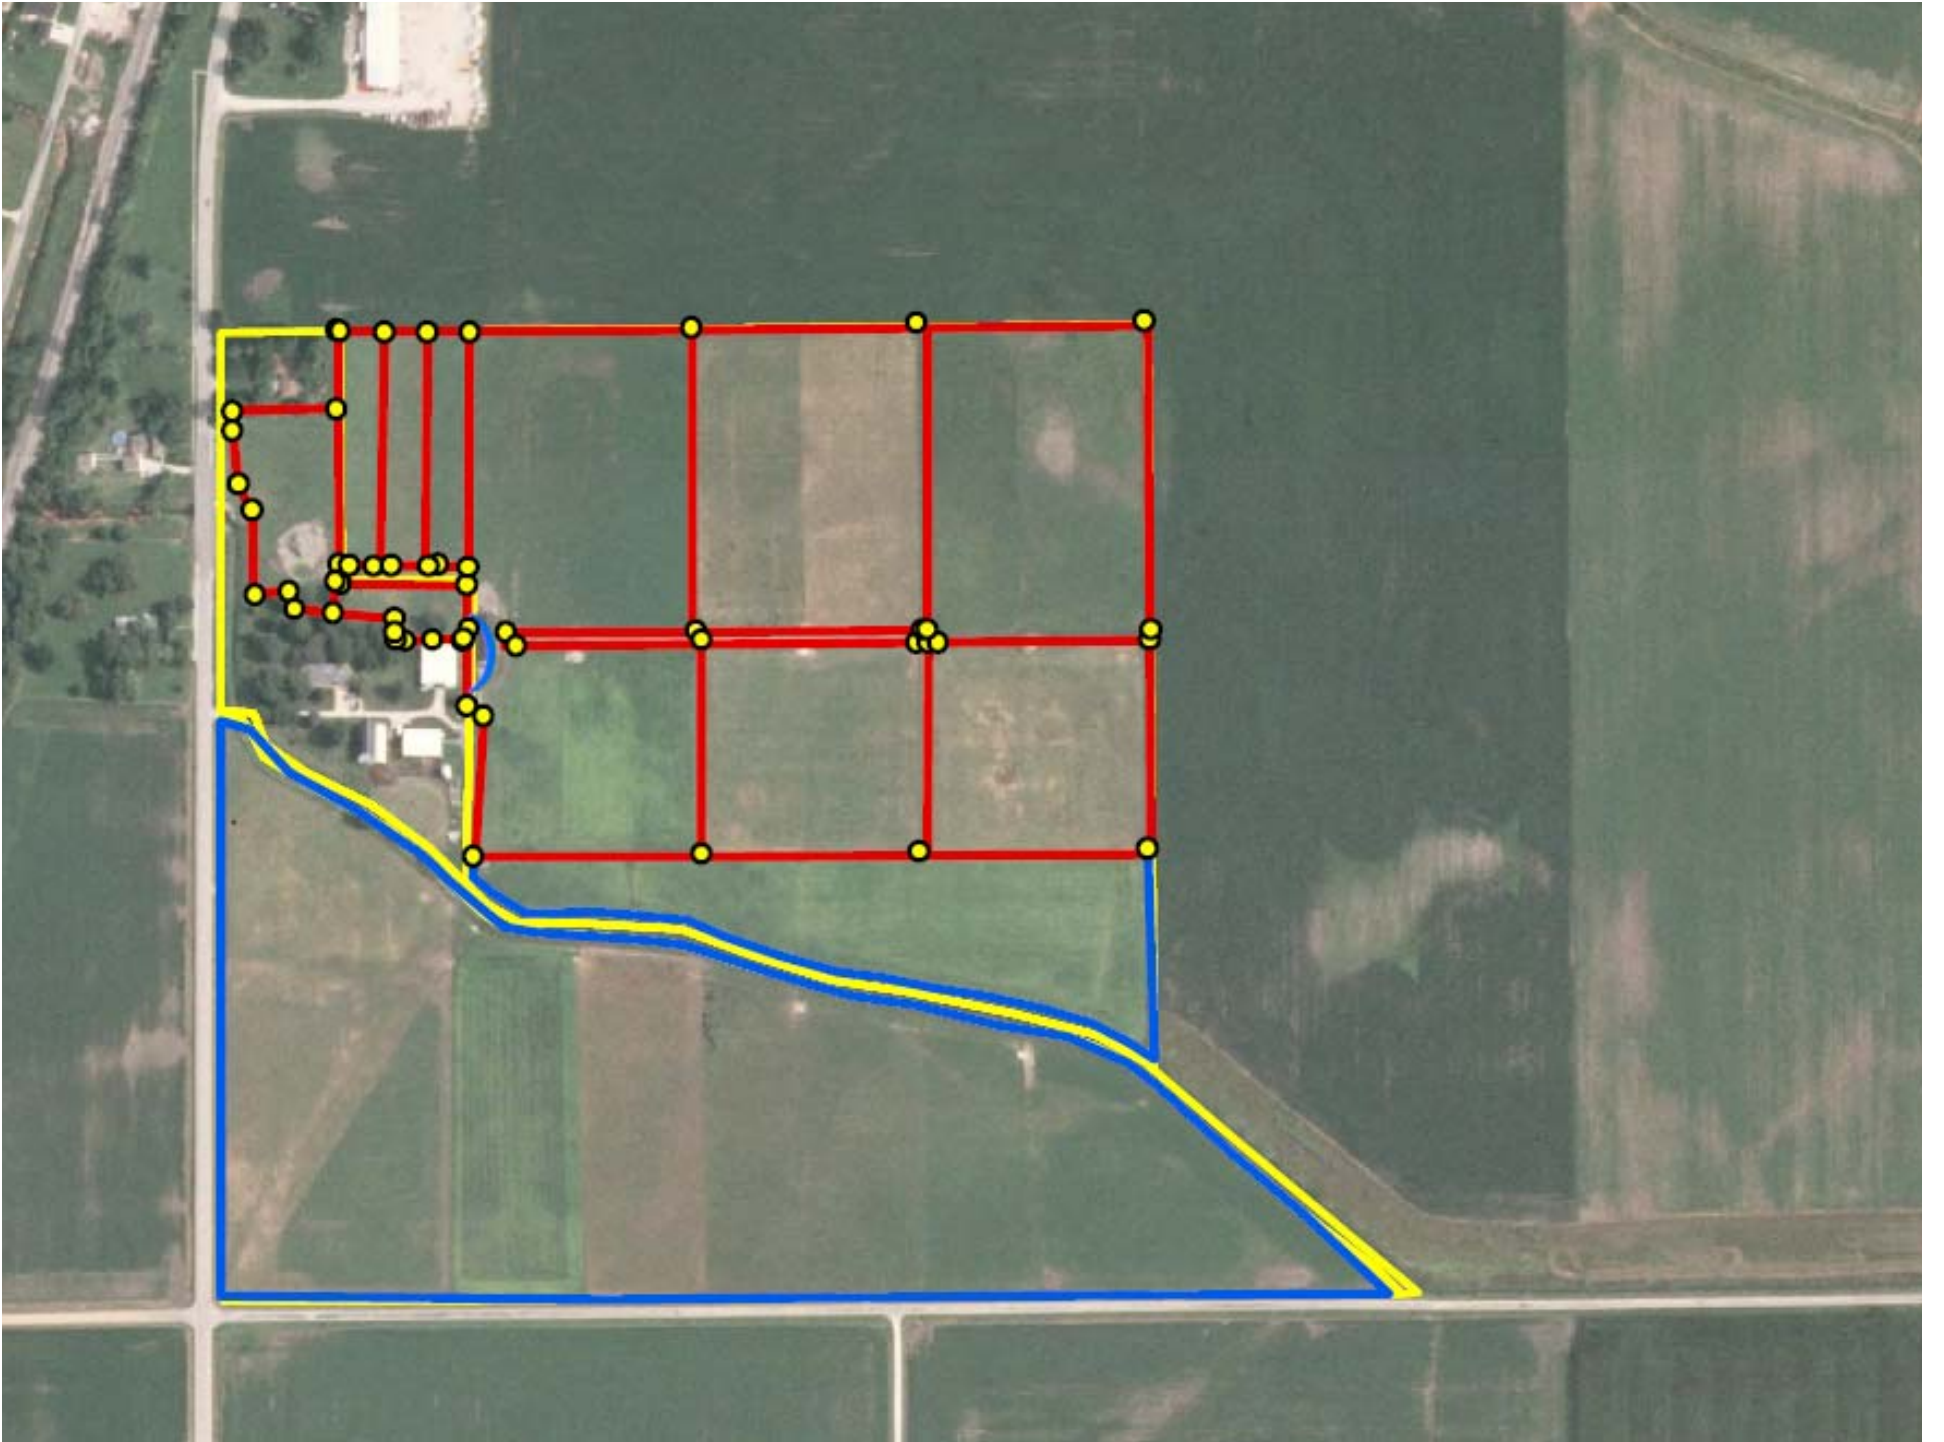

Opportunities in Cover Crops?

REAL LIFE SUCCESS STORY

DAVE & JIM ISERMANN, STREATER

5 wire perimeter fence on 80 acre field

- Total Fence Costs \$5676 (supplies and labor)
- Flew winter rye and turnips into standing corn at a cost of \$2400
 - Seed, application and fence total is \$8076
- 89 Cows grazing for 40 days
- Daily savings of 1.5 tons at \$150 / ton
 - \$9000 savings on winter forage

Quote from the 2014
Driftless Region Beef Conferance

Galen Erickson,
University of Nebraska-Lincoln

We have enough residue on 10% of the
irrigated corn acres in Nebraska to
feed all the cattle in Nebraska

COVER365™

Cover Crops is a No-Brainer

“This is what I know”

COVER365TM

Hanson Family Cattle
Danforth, Illinois

April 1, 2010

Put 63 3rd Gestation cows and heifers
on 25 acres of Cereal Rye and Annual
Rye Grass Pastures
Had 24 yearling heifers on 5 acres of
Permanent pasture